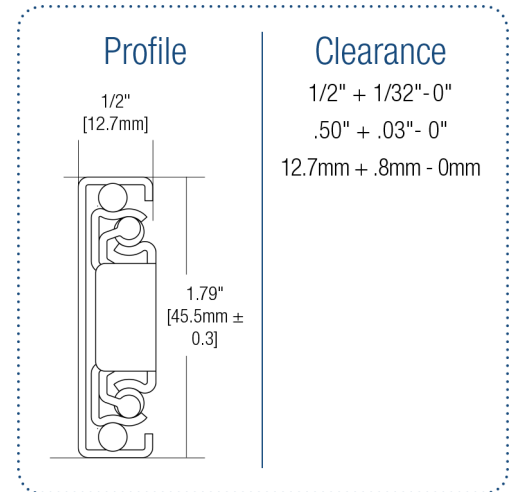

SAVE!

KNAPE & VOGT

DuriSlide

Additional Information

DuriSlide Mounting Hole Pattern Table

SKU Number	Slide Size mm/inch	Length mm/inch	Sets per Pallet*	Travel mm/inch	A mm/inch	B mm/inch	C mm/inch	D mm/inch
DUR45B 250	250mm [10"]	250mm [9.84"]	960	250mm [9.84"]	—	—	—	176mm [6.93"]
DUR45B 300	300mm [12"]	300mm [11.81"]	850	300mm [11.81"]	—	—	96mm [3.76"]	224mm [8.82"]
DUR45B 350	350mm [14"]	350mm [13.78"]	700	350mm [13.78"]	—	—	128mm [5.04"]	256mm [10.08"]
DUR45B 400	400mm [16"]	400mm [15.75"]	560	400mm [15.75"]	288mm [11.34"]	—	160mm [6.30"]	320mm [12.60"]
DUR45B 450	450mm [18"]	450mm [17.72"]	550	450mm [17.72"]	352mm [13.86"]	—	160mm [6.30"]	352mm [13.86"]
DUR45B 500	500mm [20"]	500mm [19.69"]	440	500mm [19.69"]	352mm [13.86"]	416mm [16.38"]	192mm [7.56"]	416mm [16.38"]
DUR45B 550	550mm [22"]	550mm [21.65"]	400	550mm [21.65"]	352mm [13.86"]	416mm [16.38"]	224mm [8.82"]	448mm [17.64"]
DUR45B 600	600mm [24"]	600mm [23.62"]	400	600mm [23.62"]	224mm [8.82"]	352mm [13.86"]	480mm [18.90"]	256mm [10.08"]
DUR45B 650	650mm [26"]	650mm [25.29"]	400	650mm [25.29"]	224mm [8.82"]	352mm [13.86"]	544mm [21.42"]	288mm [11.34"]
DUR45B 700	700mm [28"]	700mm [27.56"]	300	700mm [27.56"]	224mm [8.82"]	352mm [13.86"]	544mm [21.42"]	288mm [11.34"]

For more information on KV Drawer Slide Hardware visit

www.distributorserviceinc.com

Call 800-745-1778 to place your KV Drawer Slide order today!