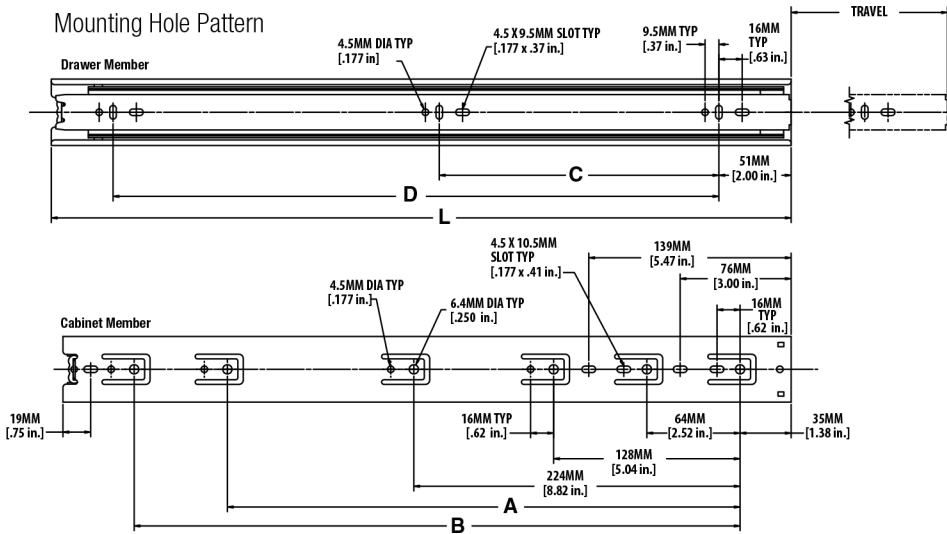

SAVE!

KNAPE & VOGT

DuriSlide

Additional Information

DuriSlide Mounting Hole Pattern Table

SKU Number	Slide Size mm/inch	Length mm/inch	Sets per Pallet*	Travel mm/inch	A mm/inch	B mm/inch	C mm/inch	D mm/inch
DUR45B 250	250mm [10"]	250mm [9.84"]	960	250mm [9.84"]	—	—	—	176mm [6.93"]
DUR45B 300	300mm [12"]	300mm [11.81"]	850	300mm [11.81"]	—	—	96mm [3.76"]	224mm [8.82"]
DUR45B 350	350mm [14"]	350mm [13.78"]	700	350mm [13.78"]	—	—	128mm [5.04"]	256mm [10.08"]
DUR45B 400	400mm [16"]	400mm [15.75"]	560	400mm [15.75"]	288mm [11.34"]	—	160mm [6.30"]	320mm [12.60"]
DUR45B 450	450mm [18"]	450mm [17.72"]	550	450mm [17.72"]	352mm [13.86"]	—	160mm [6.30"]	352mm [13.86"]
DUR45B 500	500mm [20"]	500mm [19.69"]	440	500mm [19.69"]	352mm [13.86"]	416mm [16.38"]	192mm [7.56"]	416mm [16.38"]
DUR45B 550	550mm [22"]	550mm [21.65"]	400	550mm [21.65"]	352mm [13.86"]	416mm [16.38"]	224mm [8.82"]	448mm [17.64"]
DUR45B 600	600mm [24"]	600mm [23.62"]	400	600mm [23.62"]	224mm [8.82"]	352mm [13.86"]	480mm [18.90"]	256mm [10.08"]
DUR45B 650	650mm [26"]	650mm [25.29"]	400	650mm [25.29"]	224mm [8.82"]	352mm [13.86"]	544mm [21.42"]	288mm [11.34"]
DUR45B 700	700mm [28"]	700mm [27.56"]	300	700mm [27.56"]	224mm [8.82"]	352mm [13.86"]	544mm [21.42"]	288mm [11.34"]

For more information on KV Drawer Slide Hardware visit

www.distributorserviceinc.com

Call 800-745-1778 to place your KV Drawer Slide order today!