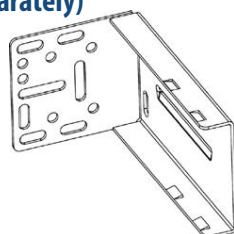

Knape & Vogt's "economy grade" slide is engineered to compete with today's value-priced slides. It's the right choice in a medium-duty slide for the professional on a budget.

The DuriSlide 4500 ball-bearing construction delivers smooth operation backed by best-in-class KV quality, reliability and service.

Excellent For These Applications

- Wood residential and commercial furniture
- Architectural, laboratory and school casework
- Store fixtures and displays
- Storage drawers

Technical Specifications

Load: 100 lb.
Mounting: Side
Disconnect: Lever
Type: Ball-Bearing
Travel: Full Extension
Clearance: .50" + .03"-0" on each side
Height: 1.79" [45mm]
Max. Recommended Drawer Width: 24"
Action: Telescopic movement on ball-bearings
Slide Configuration: Unhanded

For more information on KV Hardware visit www.distributorserviceinc.com

Call 800-745-1778 to place your KV Drawer Slide order today!