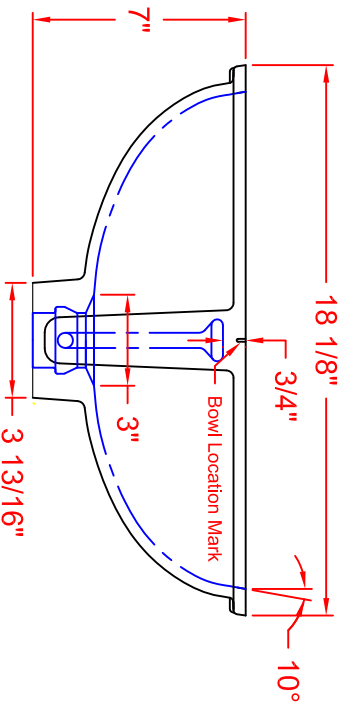

Front View

Customer Approval:

Date:

Path:

REV #

A Brand of Aristech Surfaces, LLC
7350 Empire Drive Florence, KY 41042 USA
(800) 354-9858 (859) 283-7378 FAX
info@aristechsurfaces.com
aristechsurfaces.com

Part Number:

VS-1815 with Integrated Overflow

Description:

Oval Vanity Bowl

Date Drawn:

03/23/2015

Weight: 12.5 lbs

Scale:

Drawn By:

JS

Revised By:

Approved By:

Date Revised: